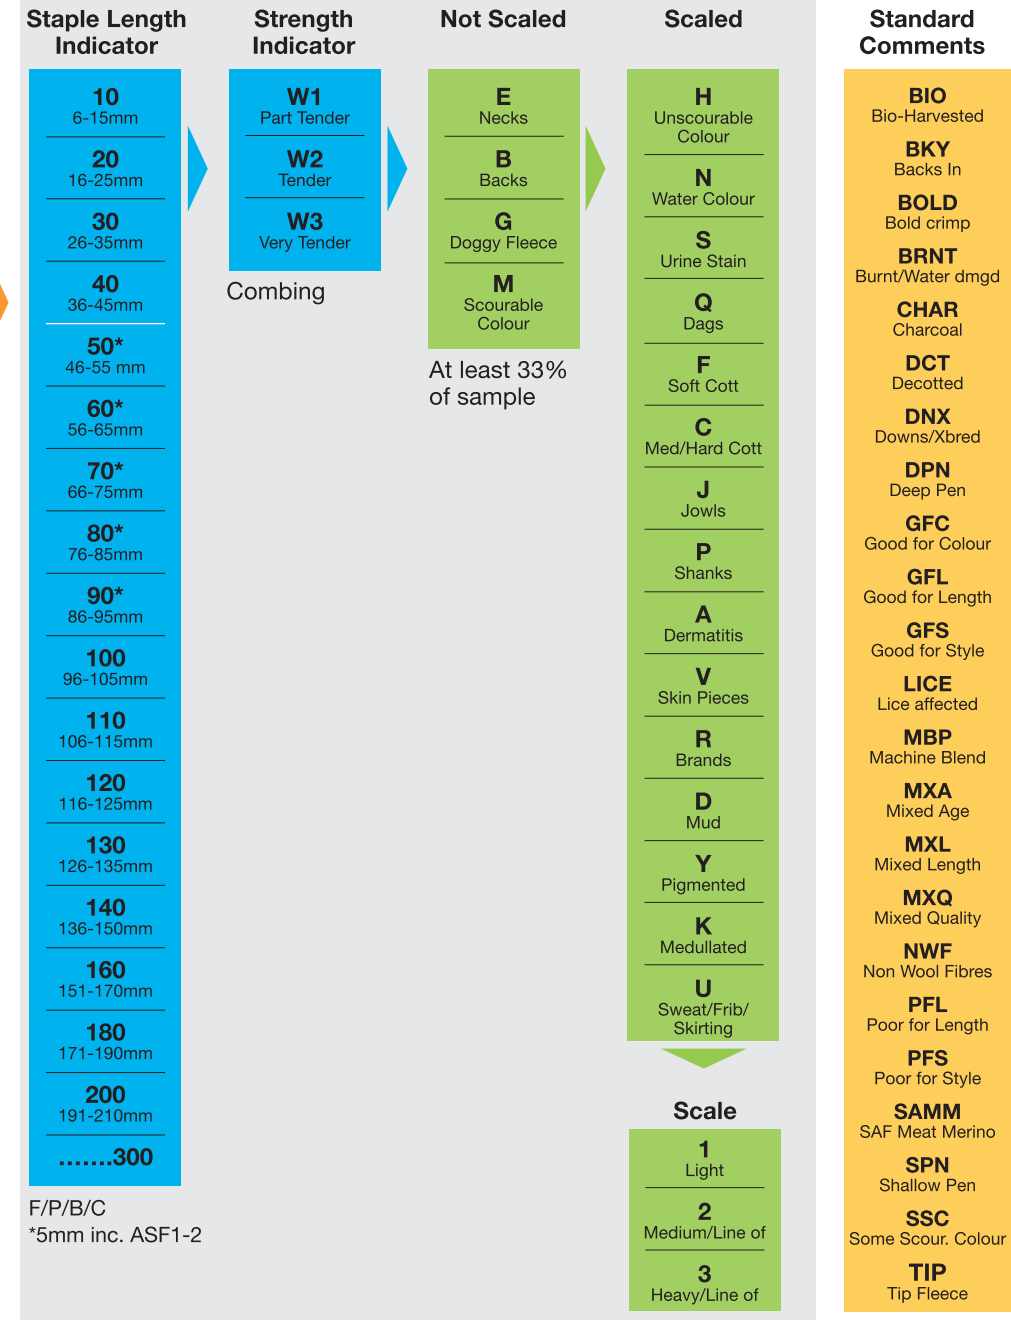

AWEX-ID Non measured characteristics v3.35

Prime Type

Full Stop

Qualifiers

F/P/B/C
*5mm inc. ASF1-2

- Mandatory**
- Where Applicable**
- Conditional (Non-SM)**