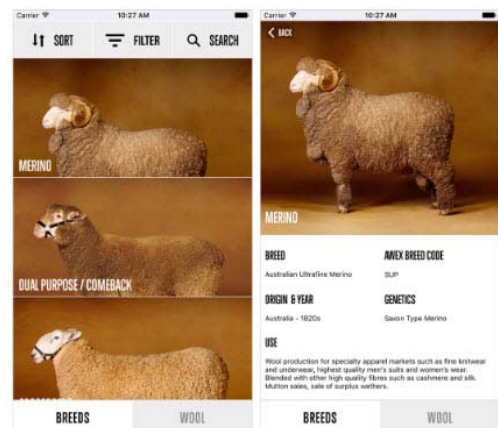

The SBC provides valuable information on the range of sheep breeds used in Australia today and whilst the focus of the SBC App is on the wool characteristics of each breed it also recognises that today's sheep producer may have a multi-faceted approach to production. The SBC will also be of benefit and motivation to the next generation to help increase their knowledge and understanding of sheep and wool.

The SBC provides detailed information on the background and history of each sheep breed as well as details on wool characteristics, end uses for wool and the impact of dark and medullated fibre.

The SBC App is available now to download through the App Store and it is free.

Simply search sheep breed.

The SBC App will also be released for android, i-pad and android tablet over the coming weeks.

For further information contact:

Mark Grave, CEO

p: (02) 94286100

e: [mgrave@awex.com.au](mailto:mgrave@awex.com.au)